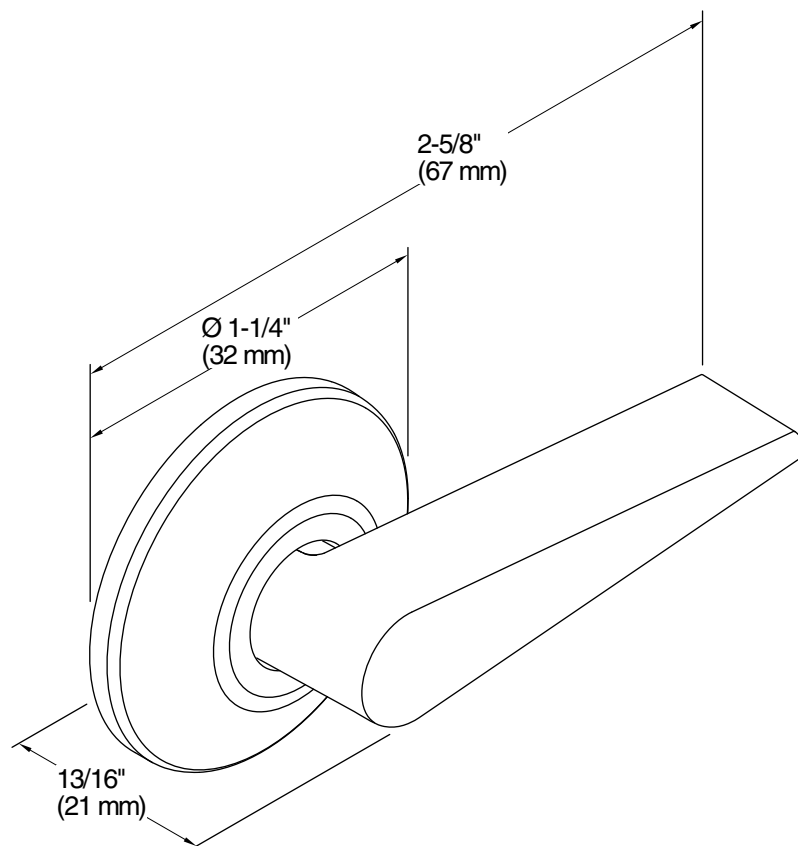

**San Souci®**  
Trip Lever for K-5172-RA  
K-9171-R

**Features**

- Right-hand Polished Chrome trip lever.
- For use with the K-5172-RA San Souci toilet.

**Material**

- Premium metal construction for durability and reliability.
- KOHLER finishes resist corrosion and tarnishing.

### Technical Information

All product dimensions are nominal.

Material: Zinc, Stainless Steel